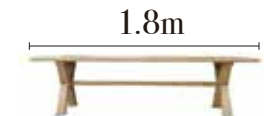

Colour: Dark Oak or Light Oak

Combo Deal Available with Lovely Chairs:

- Chateau Oak Extension Table
+ 4 George Linen Dining Chairs
+ Antique Light Oak Bench Seat Set
- Chateau Table Antique Dark Oak 2.6m
+ 8 Chateau Leather Chairs Set
- Chateau Table Antique Dark Oak 2.4m
+ 4 Chateau Leather Chairs + Chateau Bench Set
- Oak Double Extension Table Parquet Top 3.5m
+ 12 Chateau Leather Chairs Set

Chateau Dining Table Antique Dark Oak

Width: 210cm x Depth: 110cm
x Height: 77cm

Width: 240cm x Depth: 110cm
x Height: 77cm

Width: 260cm x Depth: 110cm
x Height: 77cm

Chateau Dining Table Light Oak

Width: 210cm x Depth: 110cm
x Height: 77cm

Width: 240cm x Depth: 110cm
x Height: 77cm

Width: 260cm x Depth: 110cm
x Height: 77cm

Chateau Bench Seat Oak

Length 180cm x Width 110cm
x Height 77cm
Oak Colour: Dark or Light

Length 200cm x Width 110cm
x Height 77cm
Oak Colour: Dark or Light

Chateau Extension Dining Table Light Oak 2.1m - 2.9m

Length 210cm
(40cm x 2 extensions) x
Width 110cm x
Height 79cm

Chateau Cross Back Leather Chairs Dark Oak - Dark Seat

Width: 46cm x
Height: 109cm x
Seat Height: 48cm