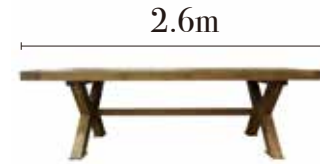

Chateau Dining Table Antique Dark Oak 2.4m Colour: Antique Dark Oak Dimensions: Width: 240cm x Depth: 110cm x Height: 77cm

Table Length: 2.1m, 2.4m, and 2.6m
 Extension Table Length: 2.1m - 2.9m
 Bench Length: 1.8m, and 2.0m

Colour: Dark Oak or Light Oak

Combo Deal Available with Lovely Chairs:

- Chateau Oak Extension Table
+ 4 George Linen Dining Chairs
+ Antique Light Oak Bench Seat Set
- Chateau Table Antique Dark Oak 2.6m
+ 8 Chateau Leather Chairs Set
- Chateau Table Antique Dark Oak 2.4m
+ 4 Chateau Leather Chairs + Chateau Bench Set
- Oak Double Extension Table Parquet Top 3.5m
+ 12 Chateau Leather Chairs Set

Chateau Dining Table Antique Dark Oak

Width: 210cm x Depth: 110cm
x Height: 77cm

Width: 240cm x Depth: 110cm
x Height: 77cm

Width: 260cm x Depth: 110cm
x Height: 77cm

Chateau Dining Table Light Oak

Width: 210cm x Depth: 110cm
x Height: 77cm

Width: 240cm x Depth: 110cm
x Height: 77cm

Width: 260cm x Depth: 110cm
x Height: 77cm

Chateau Bench Seat Oak

Length 180cm x Width 110cm
x Height 77cm
Oak Colour: Dark or Light

Length 200cm x Width 110cm
x Height 77cm
Oak Colour: Dark or Light