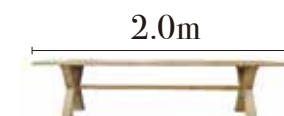

Chateau Dining Table Antique Dark Oak

Width: 210cm x Depth: 110cm
x Height: 77cm

Width: 240cm x Depth: 110cm
x Height: 77cm

Width: 260cm x Depth: 110cm
x Height: 77cm

Chateau Dining Table Light Oak

Width: 210cm x Depth: 110cm
x Height: 77cm

Width: 240cm x Depth: 110cm
x Height: 77cm

Width: 260cm x Depth: 110cm
x Height: 77cm

Chateau Bench Seat Oak

Length 180cm x Width 110cm
x Height 77cm
Oak Colour: Dark or Light

Length 200cm x Width 110cm
x Height 77cm
Oak Colour: Dark or Light

Chateau Extension Dining Table Light Oak 2.1m - 2.9m

Length 210cm
(40cm x 2 extensions) x
Width 110cm x
Height 79cm

Chateau Cross Back Leather Chairs Dark Oak - Dark Seat

Width: 46cm x
Height: 109cm x
Seat Height: 48cm