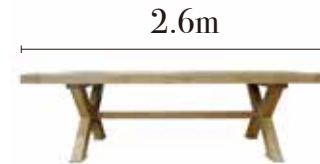

Chateau Dining Table Antique Dark Oak 2.4m Colour: Antique Dark Oak Dimensions: Width: 240cm x Depth: 110cm x Height: 77cm

Table Length: 2.1m, 2.4m, and 2.6m
 Extension Table Length: 2.1m - 2.9m
 Bench Length: 1.8m, and 2.0m

Colour: Dark Oak or Light Oak

Combo Deal Available with Lovely Chairs:

- Chateau Oak Extension Table
+ 4 George Linen Dining Chairs
+ Antique Light Oak Bench Seat Set
- Chateau Table Antique Dark Oak 2.6m
+ 8 Chateau Leather Chairs Set
- Chateau Table Antique Dark Oak 2.4m
+ 4 Chateau Leather Chairs + Chateau Bench Set
- Oak Double Extension Table Parquet Top 3.5m
+ 12 Chateau Leather Chairs Set

Chateau Dining Table Antique Dark Oak

Width: 210cm x Depth: 110cm
x Height: 77cm

Width: 240cm x Depth: 110cm
x Height: 77cm

Width: 260cm x Depth: 110cm
x Height: 77cm

Chateau Dining Table Light Oak

Width: 210cm x Depth: 110cm
x Height: 77cm

Width: 240cm x Depth: 110cm
x Height: 77cm

Width: 260cm x Depth: 110cm
x Height: 77cm

Chateau Bench Seat Oak

Length 180cm x Width 110cm
x Height 77cm
Oak Colour: Dark or Light

Length 200cm x Width 110cm
x Height 77cm
Oak Colour: Dark or Light