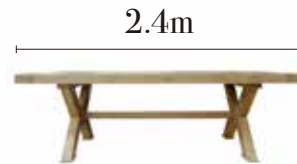

Chateau Dining Table Antique Dark Oak 2.4m Colour: Antique Dark Oak Dimensions: Width: 240cm x Depth: 110cm x Height: 77cm

Table Length: 2.1m, 2.4m, and 2.6m
 Extension Table Length: 2.1m - 2.9m
 Bench Length: 1.8m, and 2.0m

Chateau Dining Table Antique Dark Oak

Width: 210cm x Depth: 110cm
x Height: 77cm

Width: 240cm x Depth: 110cm
x Height: 77cm

Width: 260cm x Depth: 110cm
x Height: 77cm

Chateau Dining Table Light Oak

Width: 210cm x Depth: 110cm
x Height: 77cm

Width: 240cm x Depth: 110cm
x Height: 77cm

Width: 260cm x Depth: 110cm
x Height: 77cm

Chateau Bench Seat Oak

Length 180cm x Width 110cm
x Height 77cm
Oak Colour: Dark or Light

Length 200cm x Width 110cm
x Height 77cm
Oak Colour: Dark or Light