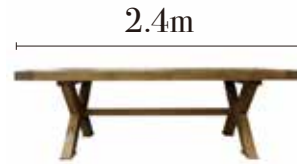

Chateau Dining Table Antique Dark Oak 2.4m Colour: Antique Dark Oak Dimensions: Width: 240cm x Depth: 110cm x Height: 77cm

Table Length: 2.1m, 2.4m, and 2.6m
 Extension Table Length: 2.1m - 2.9m
 Bench Length: 1.8m, and 2.0m

Colour: Dark Oak or Light Oak

Combo Deal Available with Lovely Chairs:

- Chateau Oak Extension Table
+ 4 George Linen Dining Chairs
+ Antique Light Oak Bench Seat Set
- Chateau Table Antique Dark Oak 2.6m
+ 8 Chateau Leather Chairs Set
- Chateau Table Antique Dark Oak 2.4m
+ 4 Chateau Leather Chairs + Chateau Bench Set
- Oak Double Extension Table Parquet Top 3.5m
+ 12 Chateau Leather Chairs Set

Chateau Dining Table Antique Dark Oak

Width: 210cm x Depth: 110cm
x Height: 77cm

Width: 240cm x Depth: 110cm
x Height: 77cm

Width: 260cm x Depth: 110cm
x Height: 77cm

Chateau Dining Table Light Oak

Width: 210cm x Depth: 110cm
x Height: 77cm

Width: 240cm x Depth: 110cm
x Height: 77cm

Width: 260cm x Depth: 110cm
x Height: 77cm

Chateau Bench Seat Oak

Length 180cm x Width 110cm
x Height 77cm
Oak Colour: Dark or Light

Length 200cm x Width 110cm
x Height 77cm
Oak Colour: Dark or Light